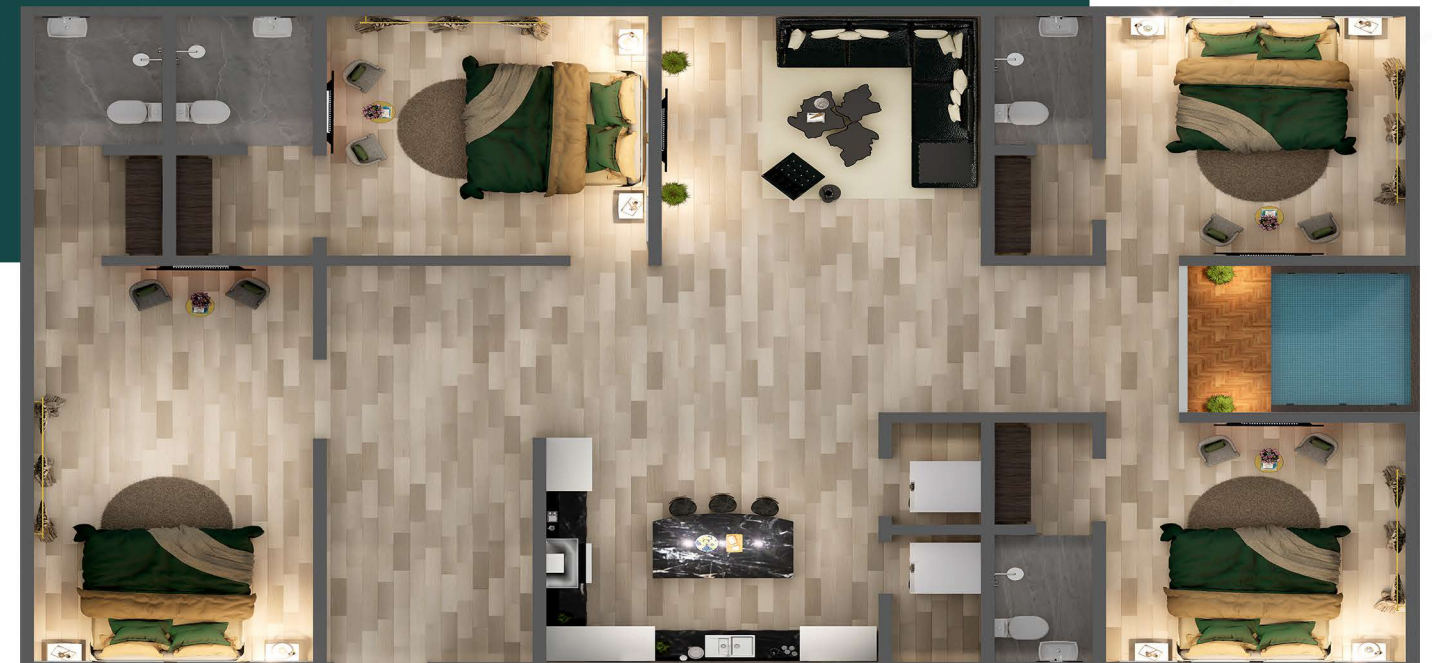

4 BED APARTMENT TYPE B 2400 SQFT (GROSS)

- A - BED ROOM - 13'-0" X 10' -0"
- B - BED ROOM - 13'-0* X 10'-0"
- C - BED ROOM - 13'-0" X 10' -0"
- D - BED ROOM - 13'-0* X 10'-0"
- E - BATHROOM - 5' -0" X 10'-0'
- F - BATHROOM - 5' -0" X 10' -0'
- G - BATHROOM - 5' -0" X 10'-0'
- H - BATHROOM - 5' -0" X 10' -0'
- I - LIVING ROOM
- J - KITCHEN- 17'-7" X 20' -5"
- K - SWIMING POOL