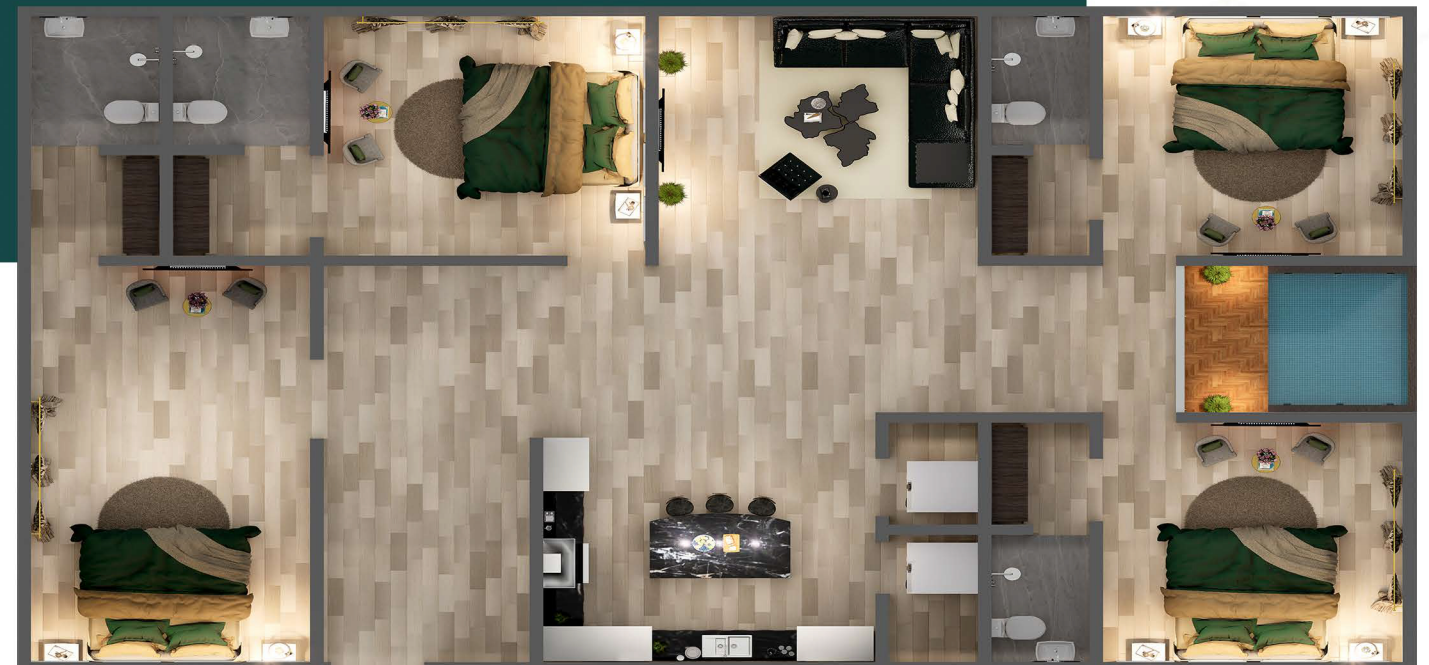

APARTMENTS

PENTH HOUSES FLOOR

Payment Plan

PENTHOUSE

RatePer Sq.ft.	25,000
Area(Sq.ft.)	2,000
Category	STANDARD
PropertyPrice	50,000,000
15% Down Payment	7,500,000
15% At Confirmation	7,500,000
40 Monthly Installments	275,000
Balloon Payment (after every 5 Months)	5,000,000
Last Installment	5,000,000

4 BED APARTMENT TYPE B 2000 SQFT (GROSS)

- A - BED ROOM - 13'-0" X 10' -0"
- B - BED ROOM - 13'-0* X 10'-0"
- C - BED ROOM - 13'-0" X 10' -0"
- D - BED ROOM - 13'-0* X 10'-0"
- E - BATHROOM - 5' -0" X 10'-0'
- F - BATHROOM - 5' -0" X 10' -0'
- G - BATHROOM - 5' -0" X 10'-0'
- H - BATHROOM - 5' -0" X 10' -0'
- I - LIVING ROOM
- J - KITCHEN- 17'-7" X 20' -5"
- K - SWIMING POOL